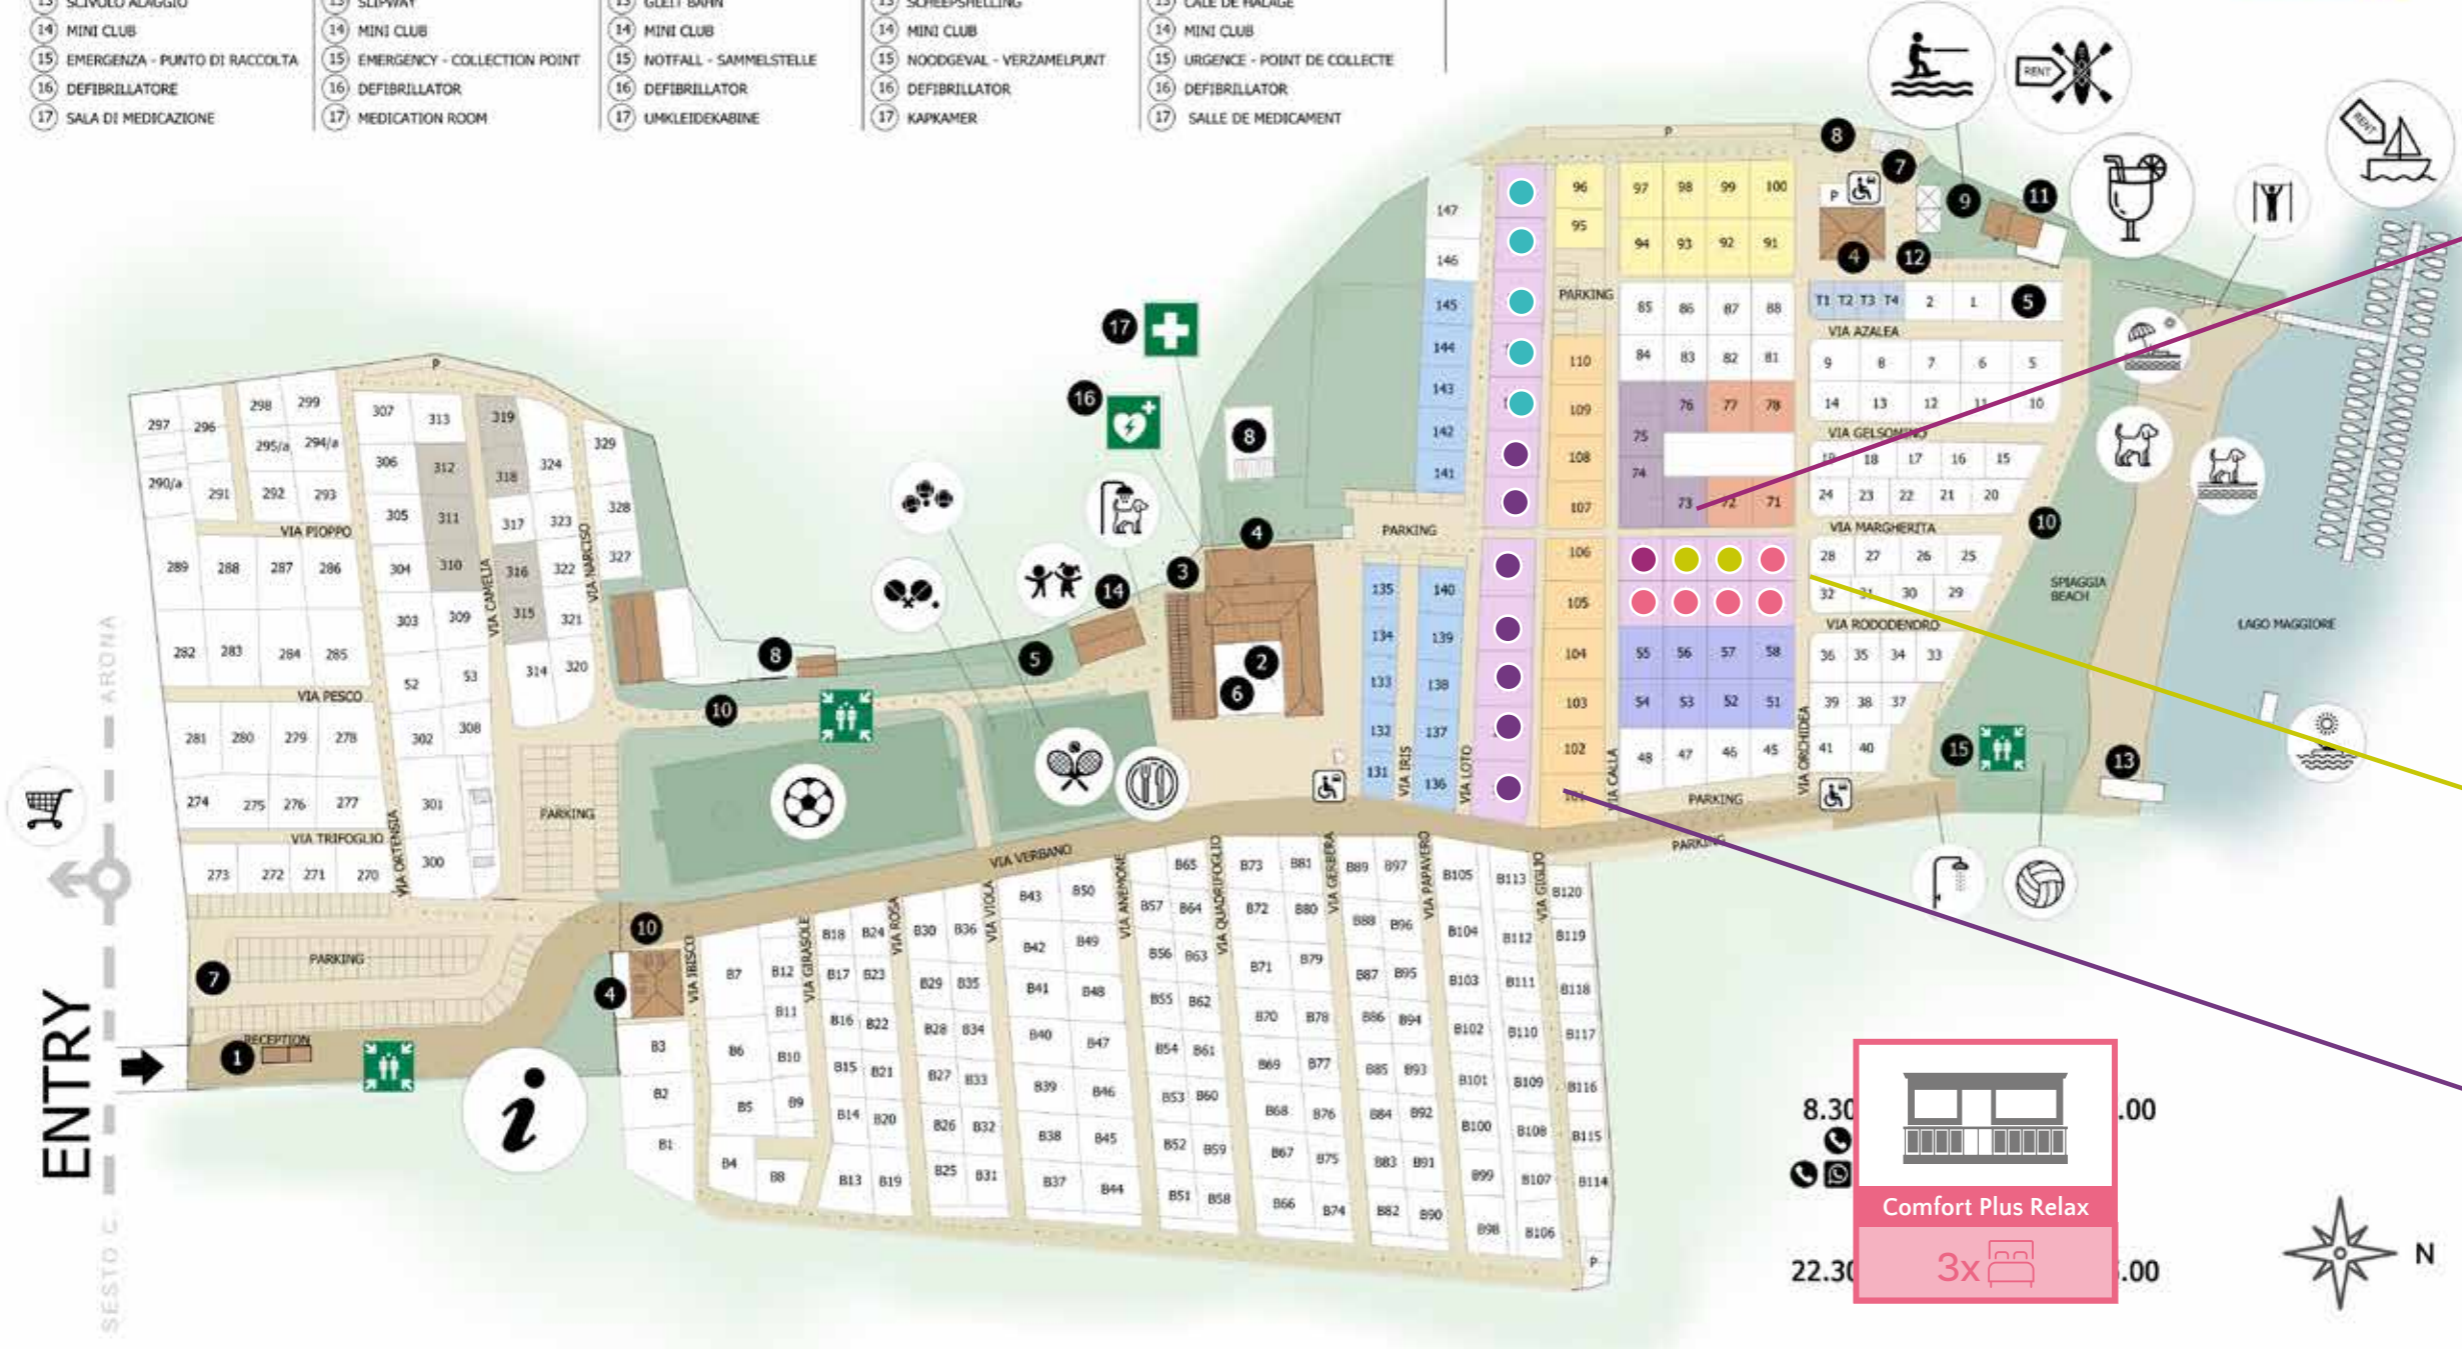

ACCOMMODATIONS:

- CHALET
- SUN
- WAKE
- SAFARI
- EURO CAMP
- MOON
- VACANSOLEIL
- ROAN
- SKY

Comfort Plus Lounge
3x [bed icon] & [dishwasher icon]

Comfort Lounge
2x [bed icon]

Comfort Plus Lounge
3x [bed icon]

Premium Lounge
3x [bed icon] & [dishwasher icon]

Comfort Plus Relax
3x [bed icon]

[bed icon] Amount of bedrooms
[dishwasher icon] Dishwasher

De aangegeven plaatsen zijn onder voorbehoud van wijzigingen
The pitches as indicated on this map are subject to change
Die angegebenen Stellplätze sind unter Vorbehalt von Änderungen